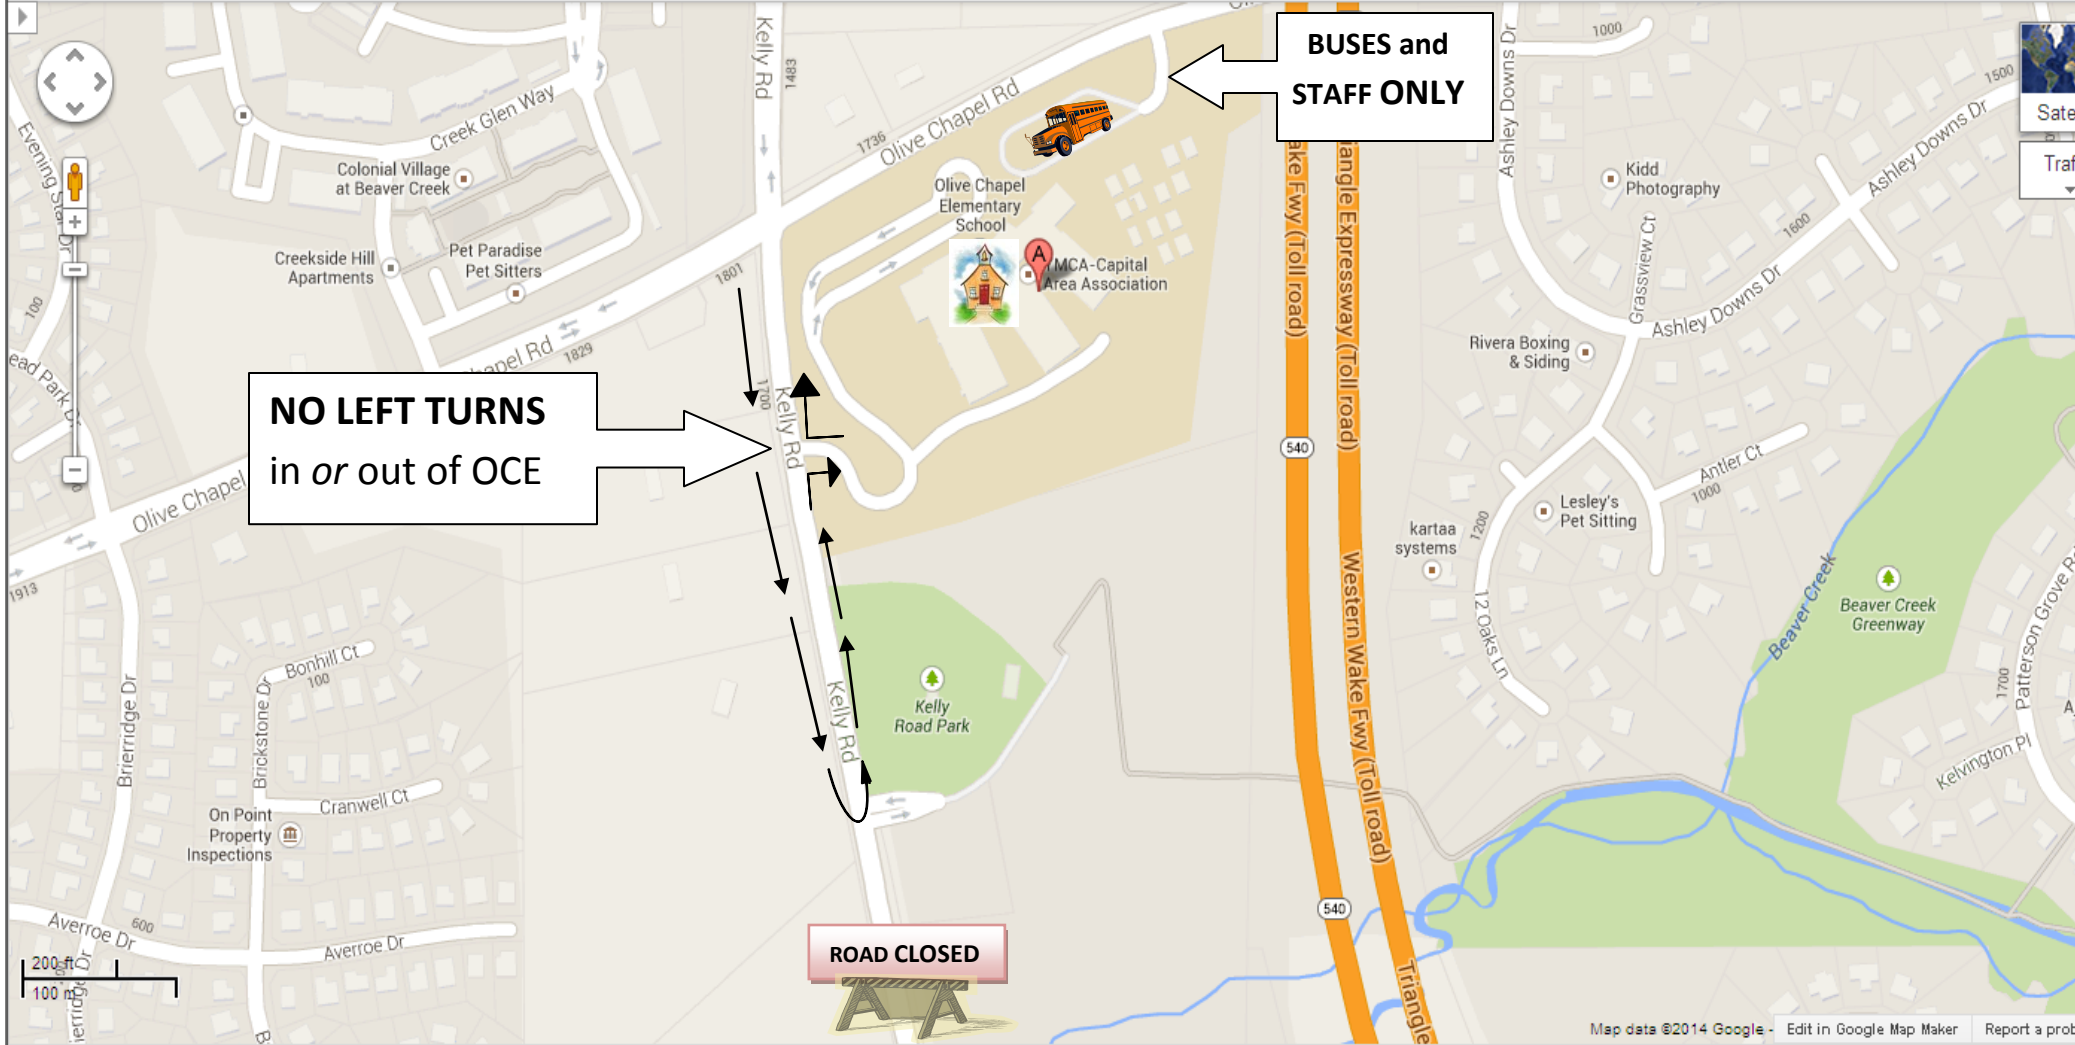

OLIVE CHAPEL ELEMENTARY

CARPOOL TRAFFIC PATTERN BEGINNING APRIL 15, 2014

KELLY RD ROAD CLOSURE – BRIDGE PROJECT

1751 Olive Chapel Road, Apex, NC - Google Maps - Windows Internet Explorer provided by Wake County Public School System

https://maps.google.com/maps?hl=en&gbv=2&q=1751+Olive+Chapel+Road,+Apex,+NC&ie=UTF-8&hq=&hnear=0x89ac932527cdb57b:0x791b8e95daecf8c1,1751+Olive+Chapel+R...

File Edit View Favorites Tools Help

Favorites CAMERAS Oracle Applications Home P...

1751 Olive Chapel Road, Ap...

Page Safety Tools

1751 Olive Chapel Road, Apex, NC

+Jan Share

Map data ©2014 Google - Edit in Google Map Maker Report a prob

Start 1751 Olive Chapel Ro...

Internet 100%